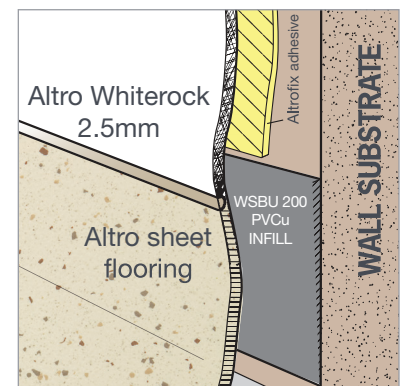

Heat weld backer

WSBU200

Vinyl shim backer for creating a solid and smooth transition between floors and walls when heat welding this seam.