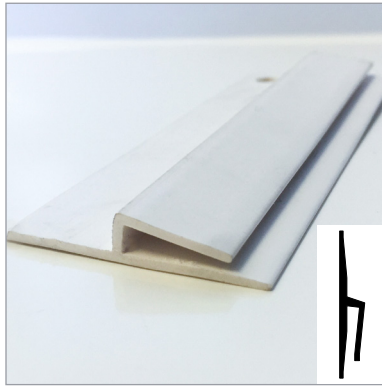

1" A815/116

2" A815/216

1/16" thick foam mounting tape used for installing Altro Whiterock when heat welding seams.

Double-sided foam tape

1" A815/132

2" A815/232

1/32" thick foam mounting tape used for installing Altro Whiterock when heat welding seams.

Double-sided butyl tape

A815/30

For installing Altro Whiterock panels while using joint strips.

Weldrod

WSR* add color code

PVC welding rod for use with Altro sheet vinyl wall cladding.

FlexiJoint strip

FJ01/3MH

FJ* add color code for coil

Unobstrusive, almost-invisible joints for installing Altro Whiterock panels. Available in white strips and custom coils.

Heat weld backer

WSBU200

Vinyl shim backer for creating a solid and smooth transition between floors and walls when heat welding this seam.

C8 Cap tile strip

C8Cap

Rigid "h" shaped vinyl transition cap w/8mm shelf to be used between flash covered sheet flooring and Altro Whiterock

C4 Cap tile strip

C4Cap

Pliable "h" shaped vinyl transition cap w/4mm shelf to be used between flash covered sheet flooring and Altro Whiterock.