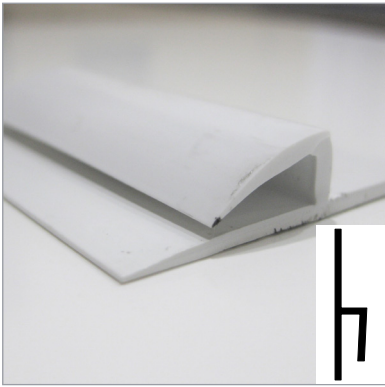

1" A815/116

2" A815/216

1/16" thick foam mounting tape used for installing Altro Whiterock when heat welding seams.

Double-sided foam tape

1" A815/132

2" A815/232

1/32" thick foam mounting tape used for installing Altro Whiterock when heat welding seams.

Double-sided butyl tape

A815/30

For installing Altro Whiterock panels while using joint strips.

Weldrod

WSR* add color code

PVC welding rod for use with Altro sheet vinyl wall cladding.

FlexiJoint strip

FJ01/3MH

FJ* add color code for coil

Unobstrusive, almost-invisible joints for installing Altro Whiterock panels. Available in white strips and custom coils.

Heat weld backer

WSBU200

Vinyl shim backer for creating a solid and smooth transition between floors and walls when heat welding this seam.

C8 Cap tile strip

C8Cap

Rigid "h" shaped vinyl transition cap w/8mm shelf to be used between flash covered sheet flooring and Altro Whiterock

C4 Cap tile strip

C4Cap

Pliable "h" shaped vinyl transition cap w/4mm shelf to be used between flash covered sheet flooring and Altro Whiterock.